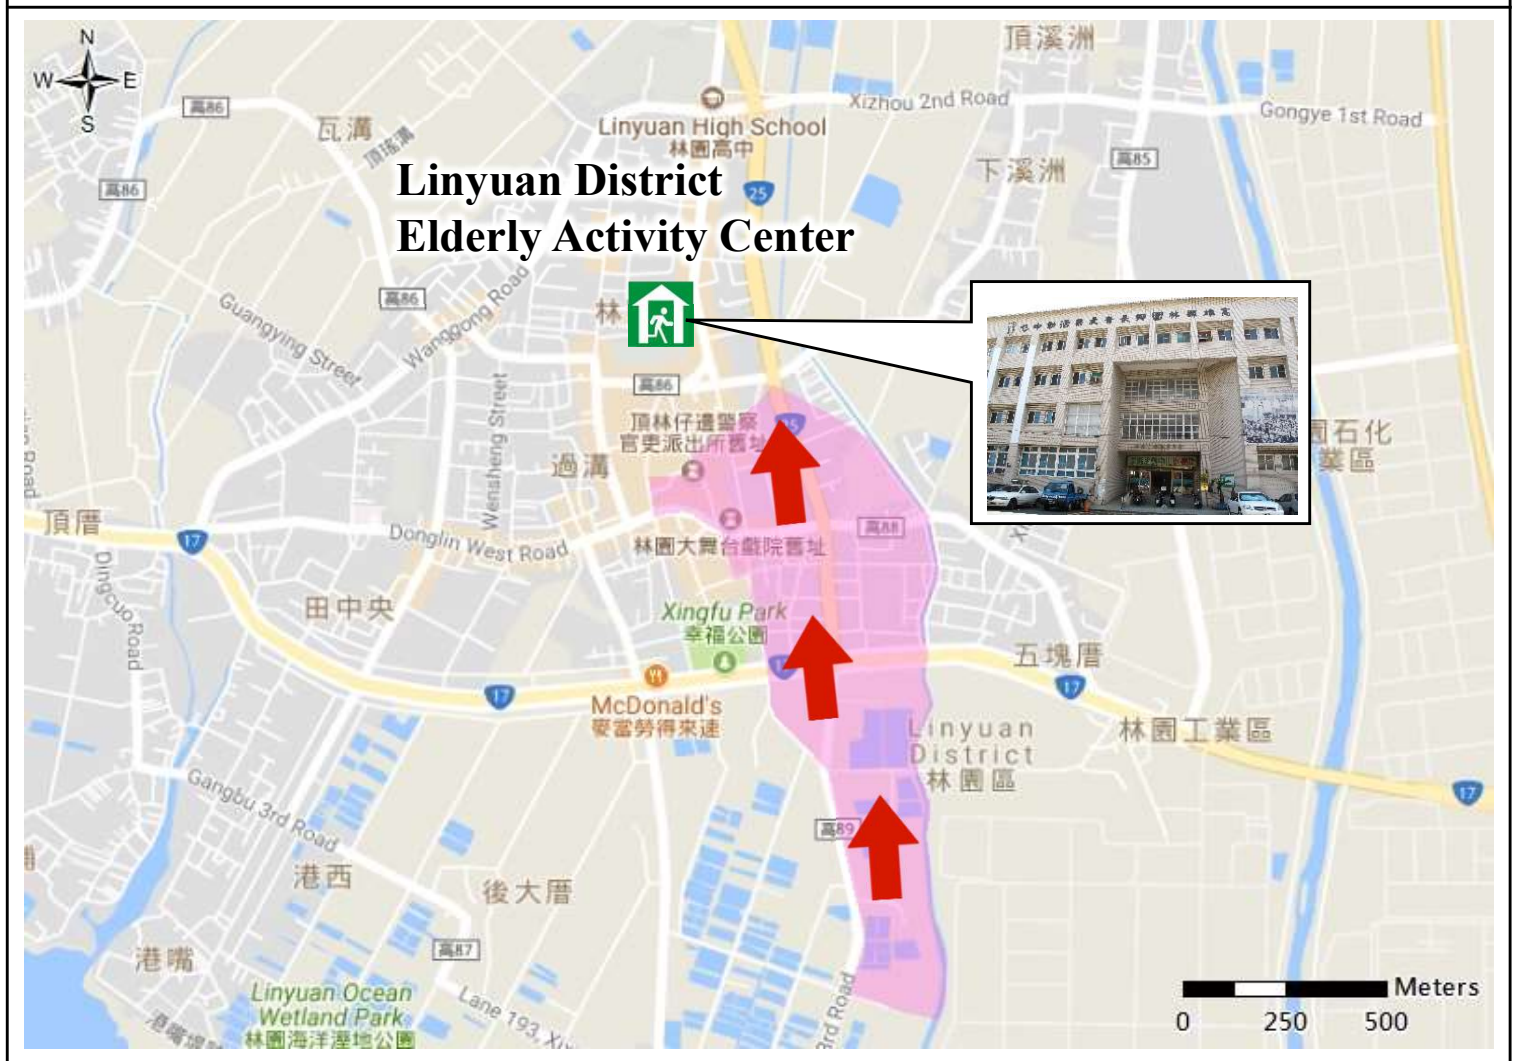

Disaster Prevention Information Card

Linyuan Dist., Dong-Lin Vil. , Kaohsiung City

Department	Contact
District Disaster Emergency Operation Center	07-6412511
Fire Department	119
Police Department	110
The Citizen Hotline	1999

Evacuation Shelter :

Linyuan District Elderly Activity Center.

※Please confirm shelter's establishment with District Disaster Emergency Operation Center in advance of evacuation.

Refuge & Evacuation Map

※Please follow the announcement from local or central government to obtain the updated disaster information.