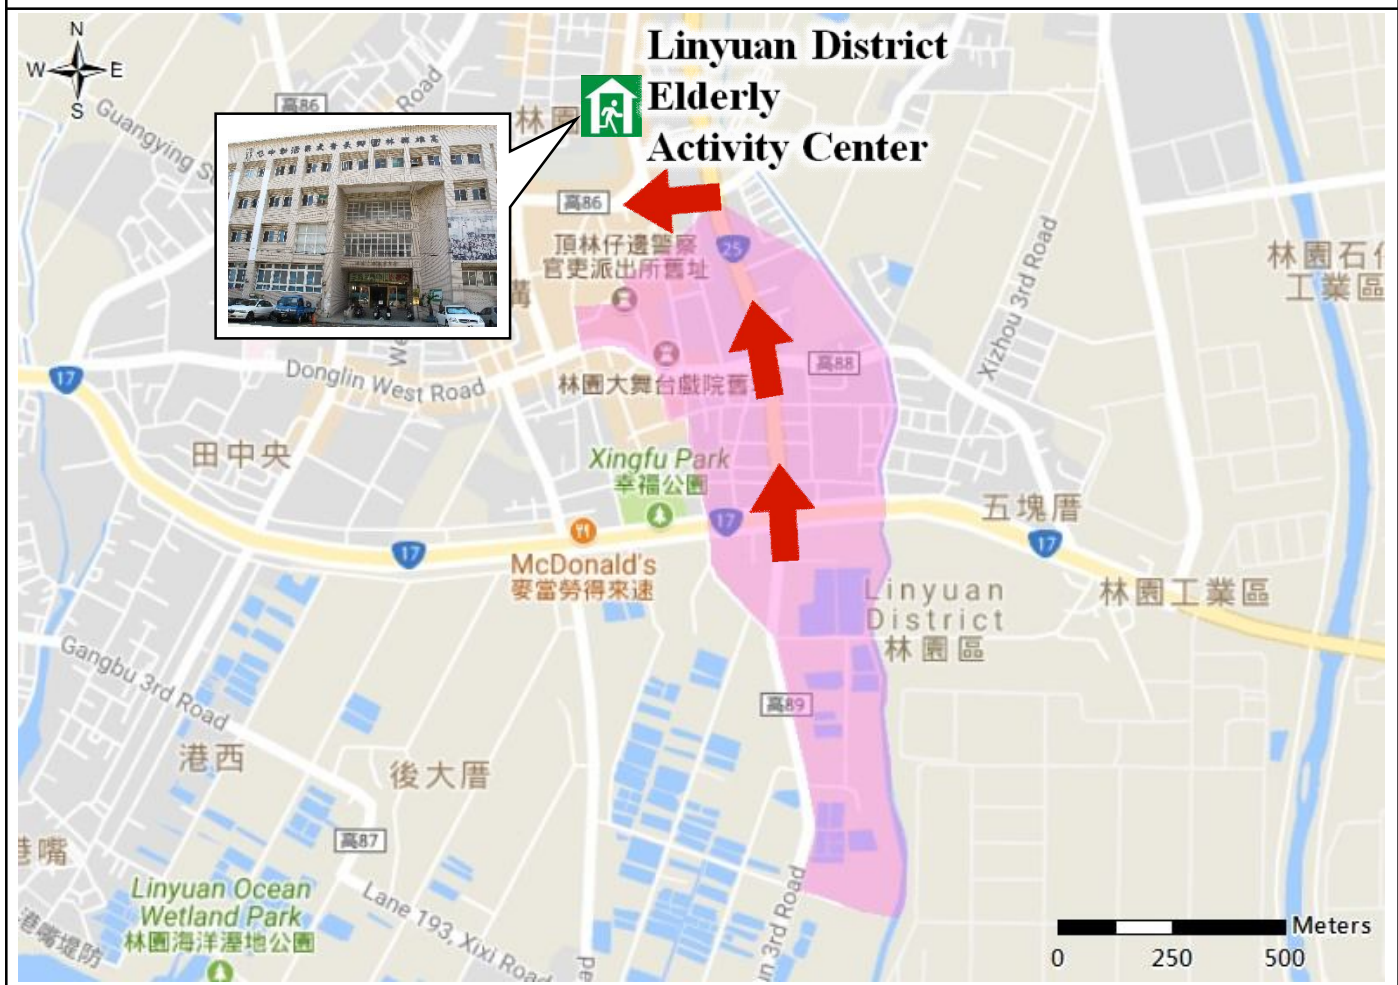

Disaster Prevention Information Card Linyuan Dist., Dong-Lin Vil. , Kaohsiung City

Department	Contact
District Disaster Emergency Operation Center	07-6412511
Fire Department	119
Police Department	110
The Citizen Hotline	1999

Evacuation Shelter :

Linyuan District Elderly Activity Center.

※Please confirm shelter's establishment with District Disaster Emergency Operation Center in advance of evacuation.

Refuge & Evacuation Map

※Please follow the announcement from local or central government to obtain the updated disaster information.