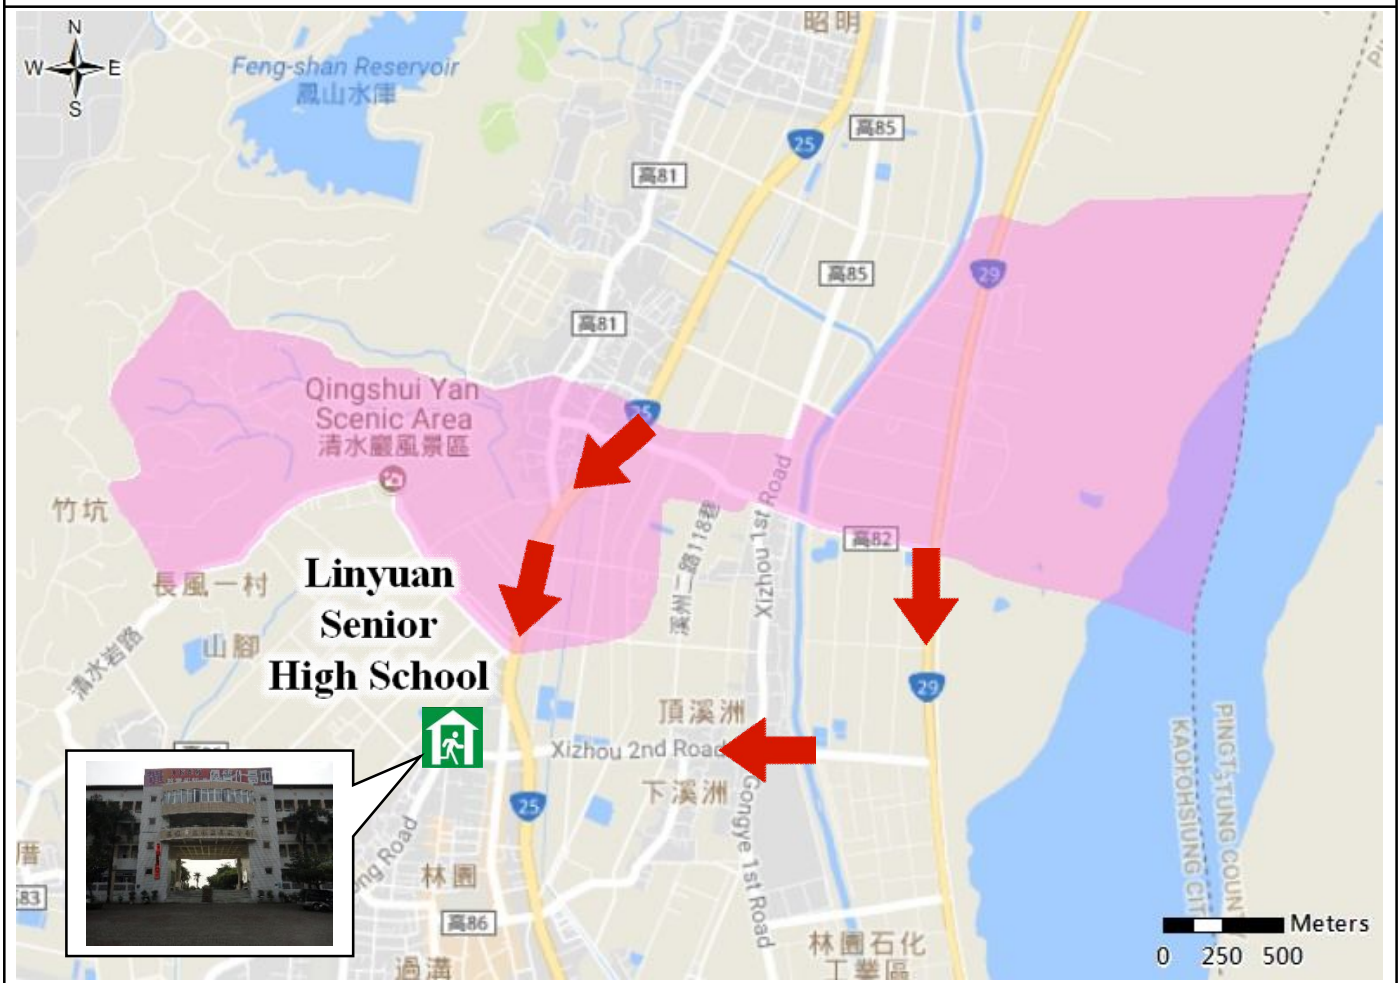

Disaster Prevention Information Card Linyuan Dist., Tan-Tou Vil. , Kaohsiung City

Department	Contact
District Disaster Emergency Operation Center	07-6412511
Fire Department	119
Police Department	110
The Citizen Hotline	1999

Evacuation Shelter :

Linyuan Senior High School.

※Please confirm shelter's establishment with District Disaster Emergency Operation Center in advance of evacuation.

Refuge & Evacuation Map

※Please follow the announcement from local or central government to obtain the updated disaster information.