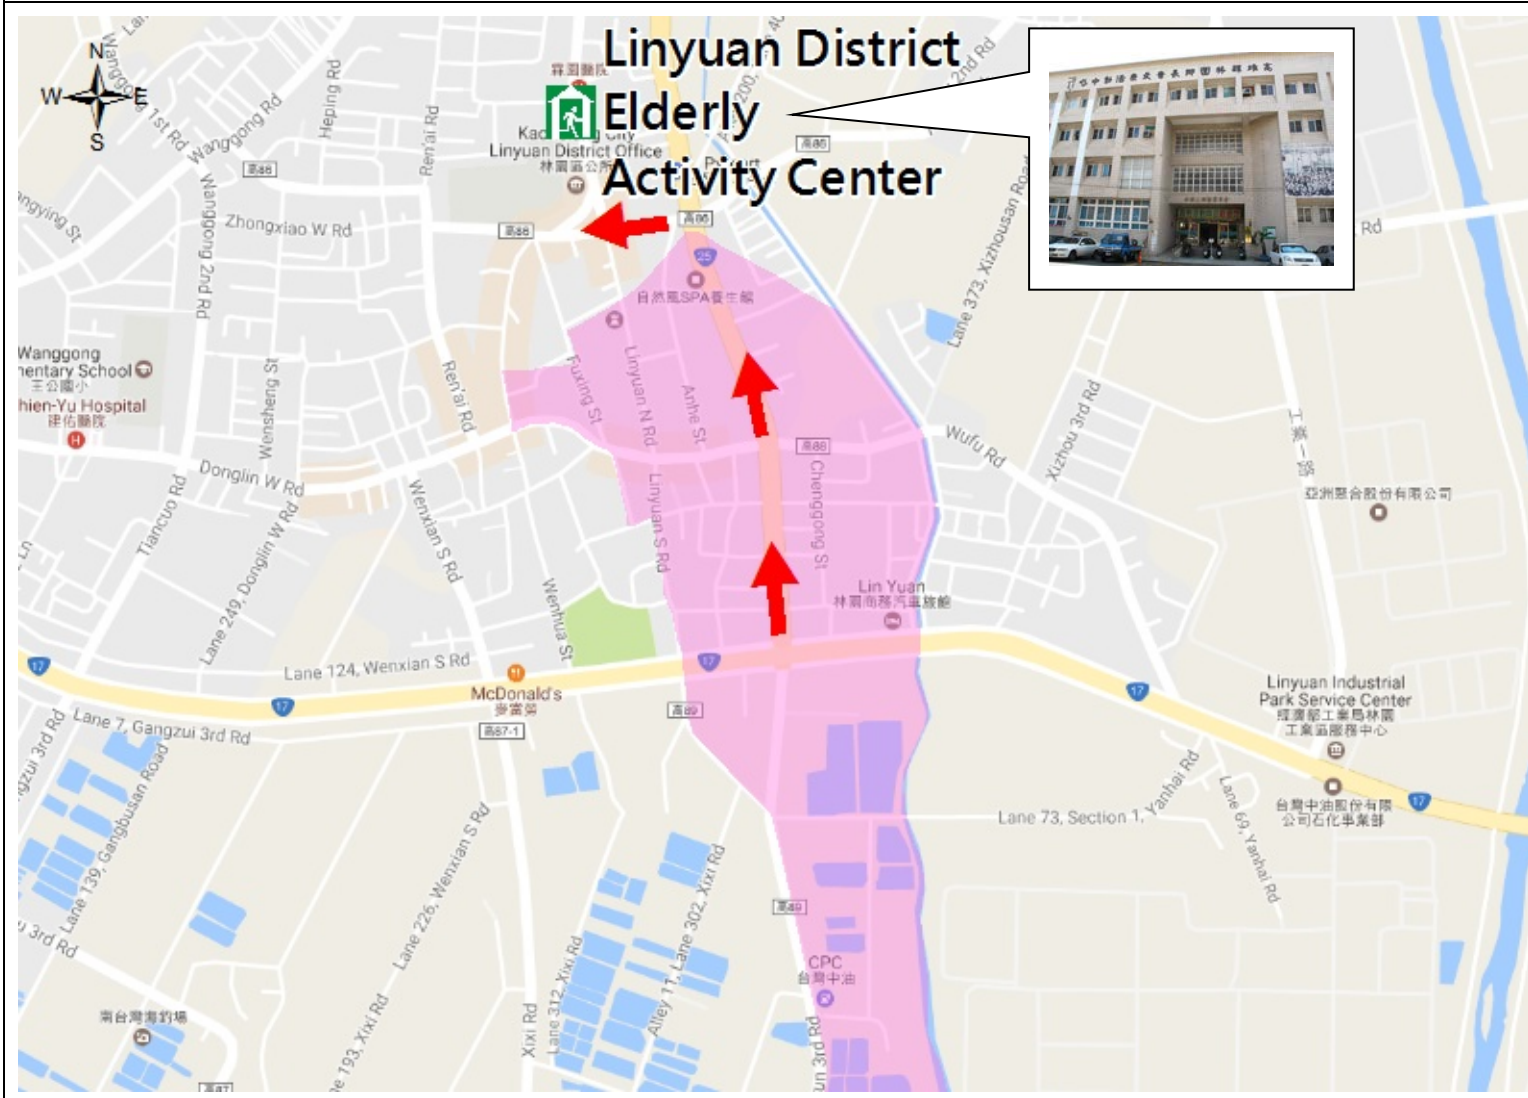

Disaster Prevention Information Card

Linyuan Dist., Dong-Lin Vil., Kaohsiung City

Department	Contact
District Disaster Emergency Operation Center	07-6412511 07-6413025
Fire Department	119
Police Department	110
The Citizen Hotline	1999

Evacuation Shelter :

Linyuan District Elderly Activity Center.

※Please confirm shelter's establishment with District Disaster Emergency Operation Center in advance of evacuation.

Refuge & Evacuation Map

※Please follow the announcement from local or central government to obtain the updated disaster information.