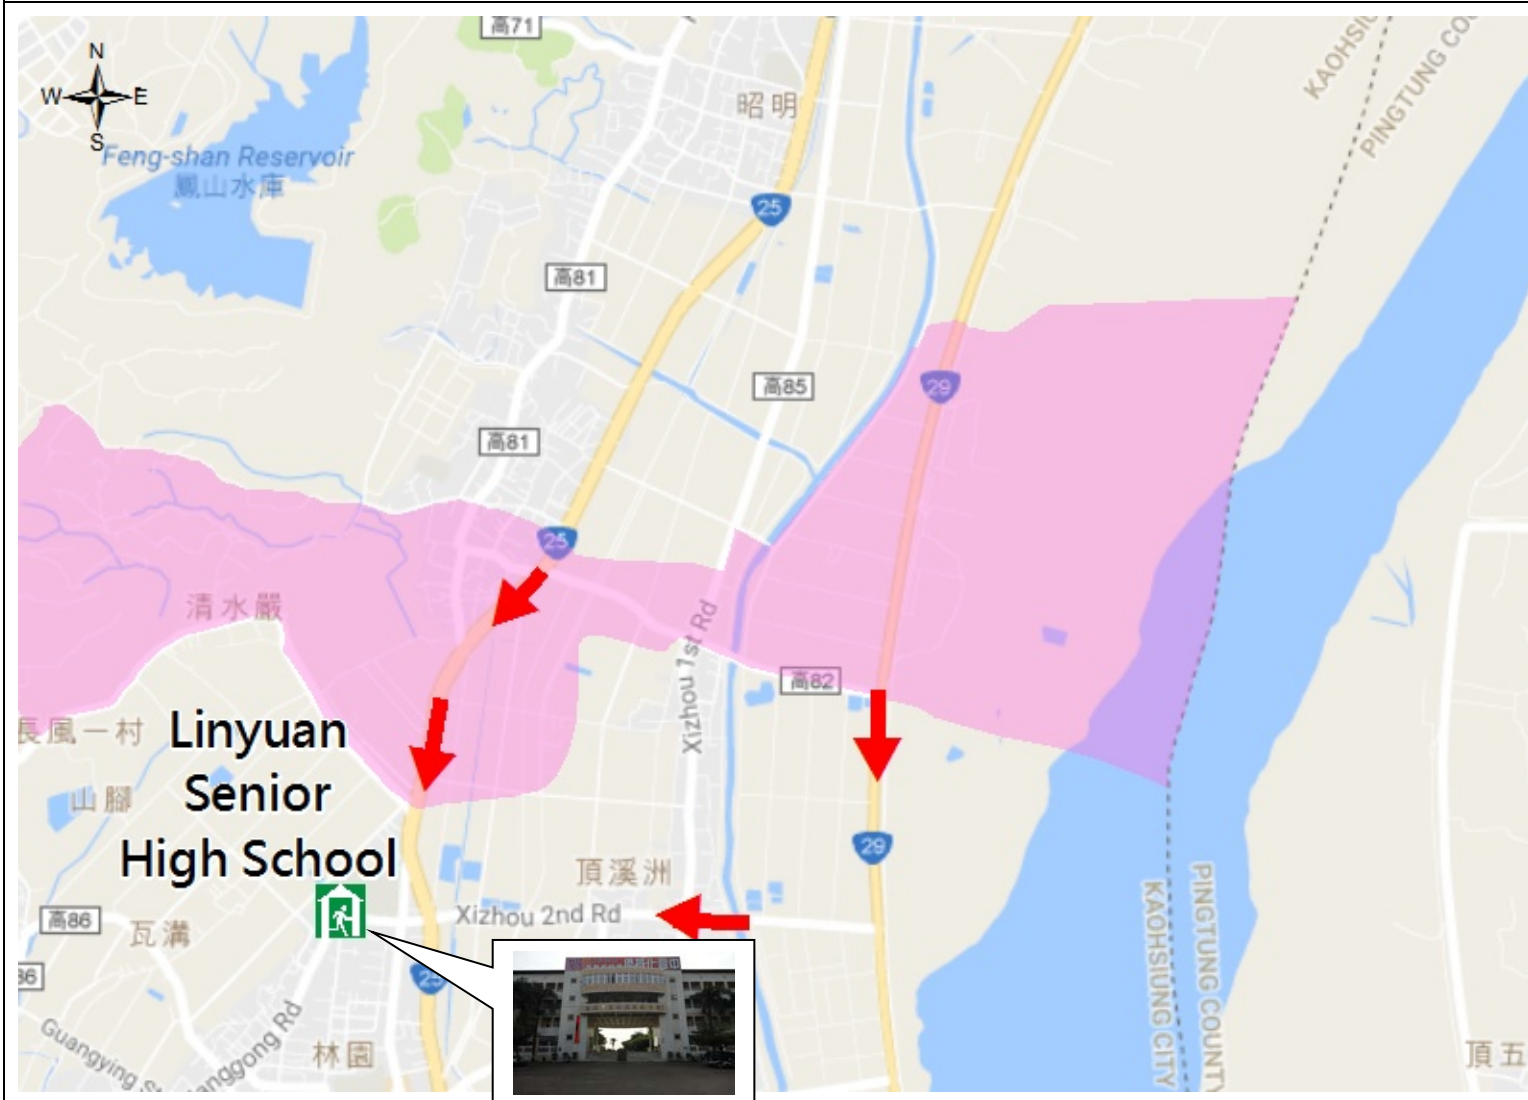

Disaster Prevention Information Card

Linyuan Dist., Tan-Tou Vil., Kaohsiung City

Department	Contact
District Disaster Emergency Operation Center	07-6412511 07-6413025
Fire Department	119
Police Department	110
The Citizen Hotline	1999

Evacuation Shelter :

Linyuan Senior High School.

※Please confirm shelter's establishment with District Disaster Emergency Operation Center in advance of evacuation.

Refuge & Evacuation Map

※Please follow the announcement from local or central government to obtain the updated disaster information.