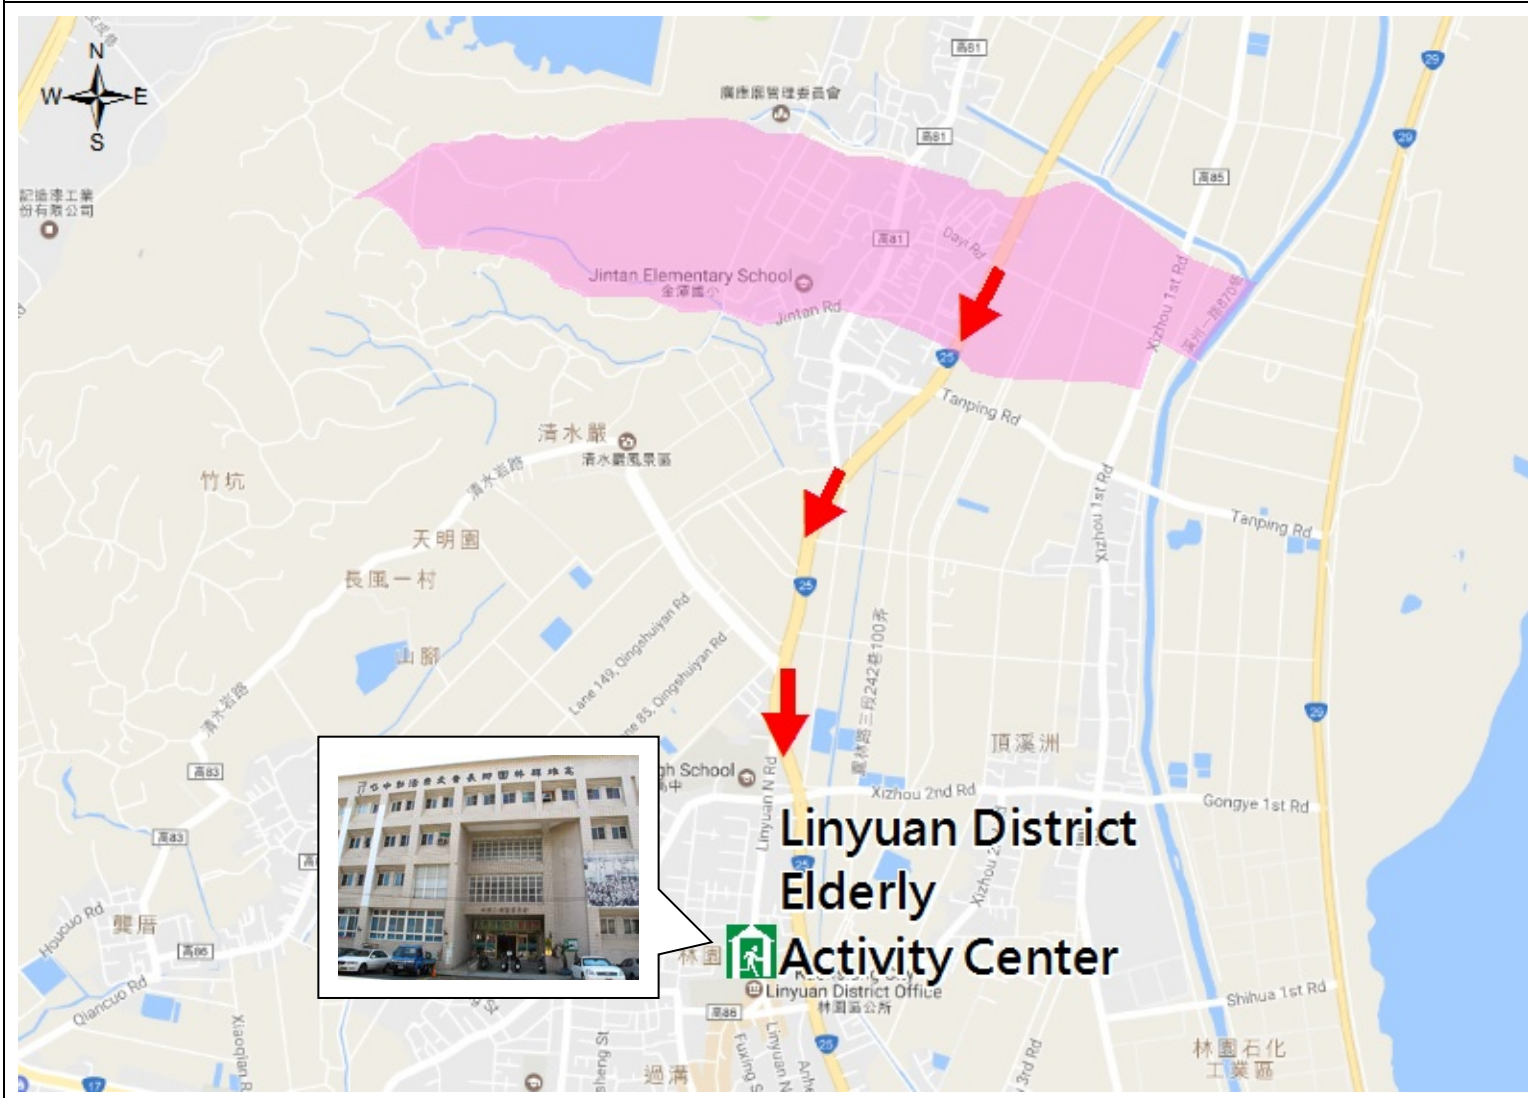

Disaster Prevention Information Card

Linyuan Dist., Zhong-Cuo Vil., Kaohsiung City

Department	Contact
District Disaster Emergency Operation Center	07-6412511 07-6413025
Fire Department	119
Police Department	110
The Citizen Hotline	1999

Evacuation Shelter :

Linyuan District Elderly Activity Center.

※Please confirm shelter's establishment with District Disaster Emergency Operation Center in advance of evacuation.

Refuge & Evacuation Map

※Please follow the announcement from local or central government to obtain the updated disaster information.