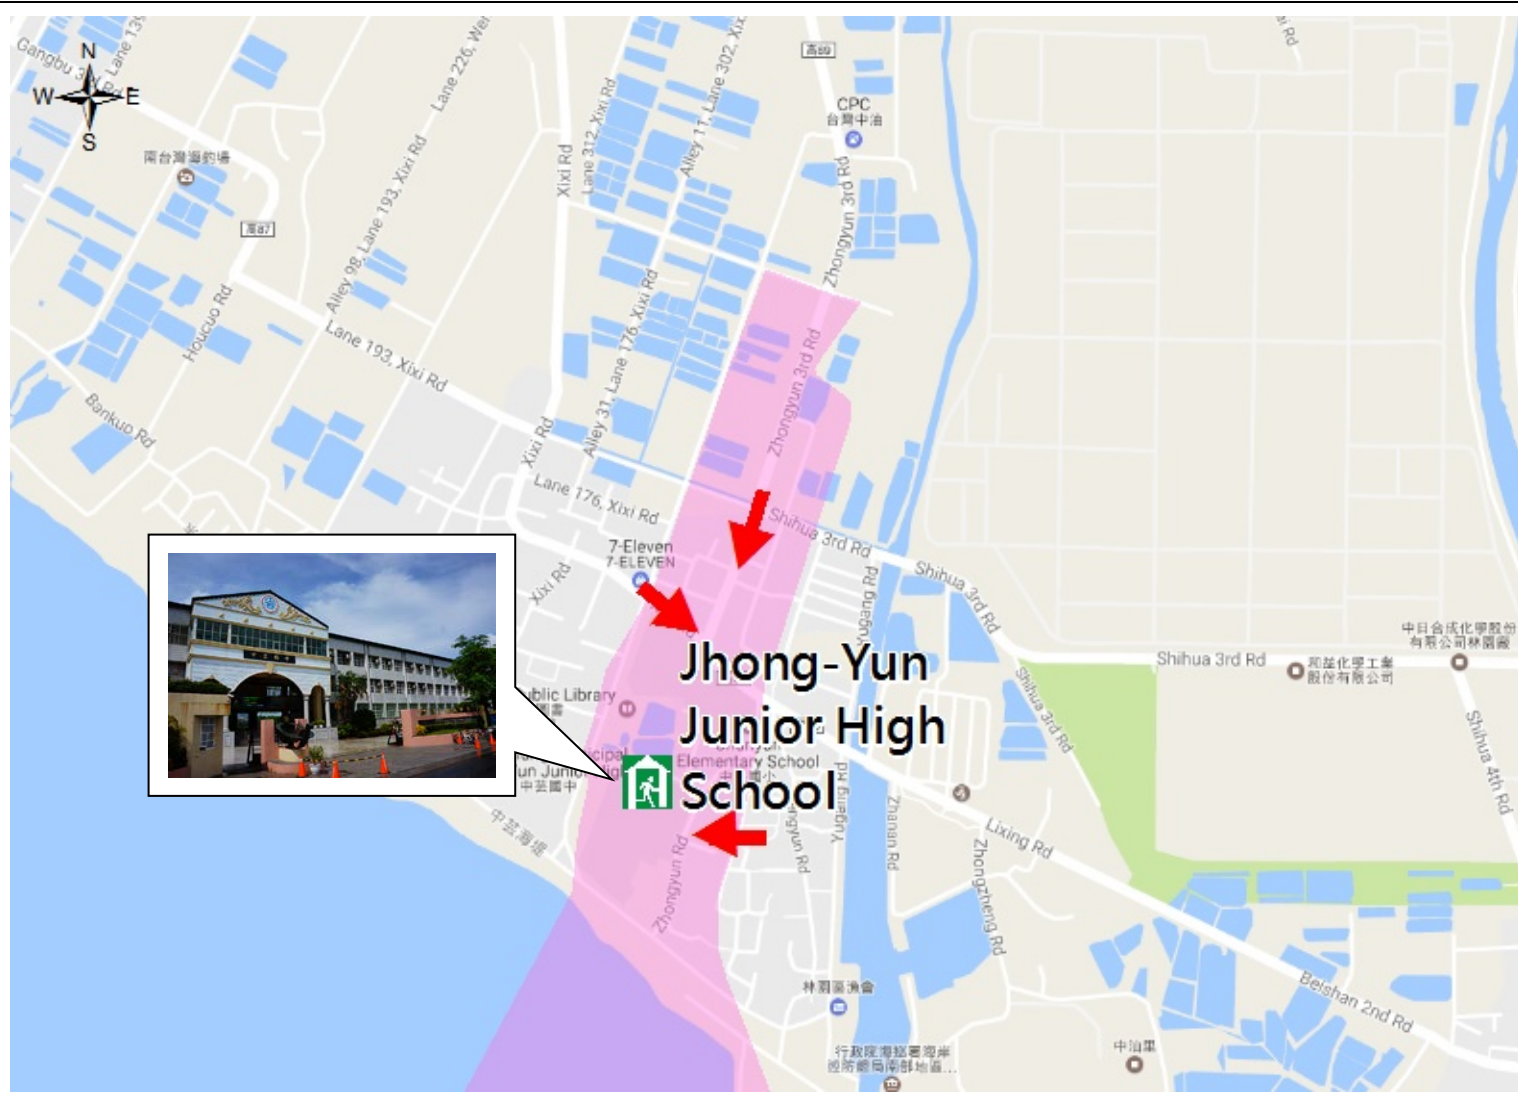

Disaster Prevention Information Card

Linyuan Dist., Zhong-Yun Vil., Kaohsiung City

Department	Contact
District Disaster Emergency Operation Center	07-6412511 07-6413025
Fire Department	119
Police Department	110
The Citizen Hotline	1999

Evacuation Shelter :

Jhong-Yun Junior High School.

※Please confirm shelter's establishment with District Disaster Emergency Operation Center in advance of evacuation.

Refuge & Evacuation Map

※Please follow the announcement from local or central government to obtain the updated disaster information.