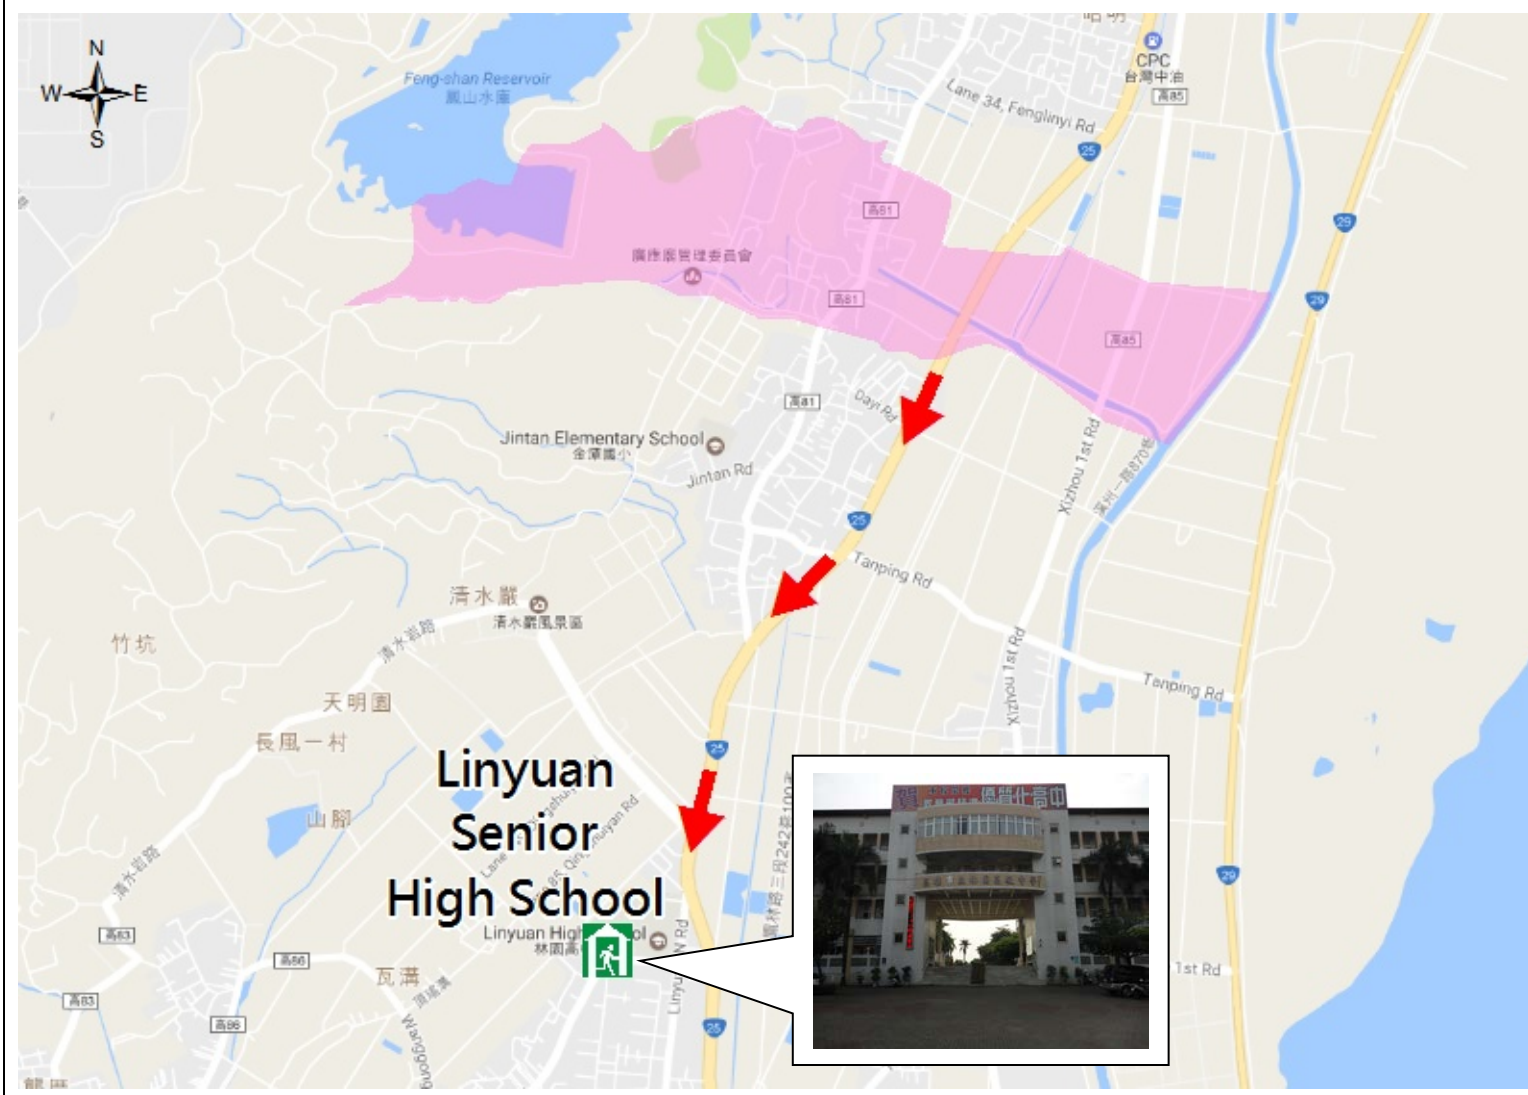

Disaster Prevention Information Card

Linyuan Dist., Lin-Nei Vil., Kaohsiung City

Department	Contact
District Disaster Emergency Operation Center	07-6412511 07-6413025
Fire Department	119
Police Department	110
The Citizen Hotline	1999

Evacuation Shelter :

Linyuan Senior High School.

※Please confirm shelter's establishment with District Disaster Emergency Operation Center in advance of evacuation.

Refuge & Evacuation Map

※Please follow the announcement from local or central government to obtain the updated disaster information.