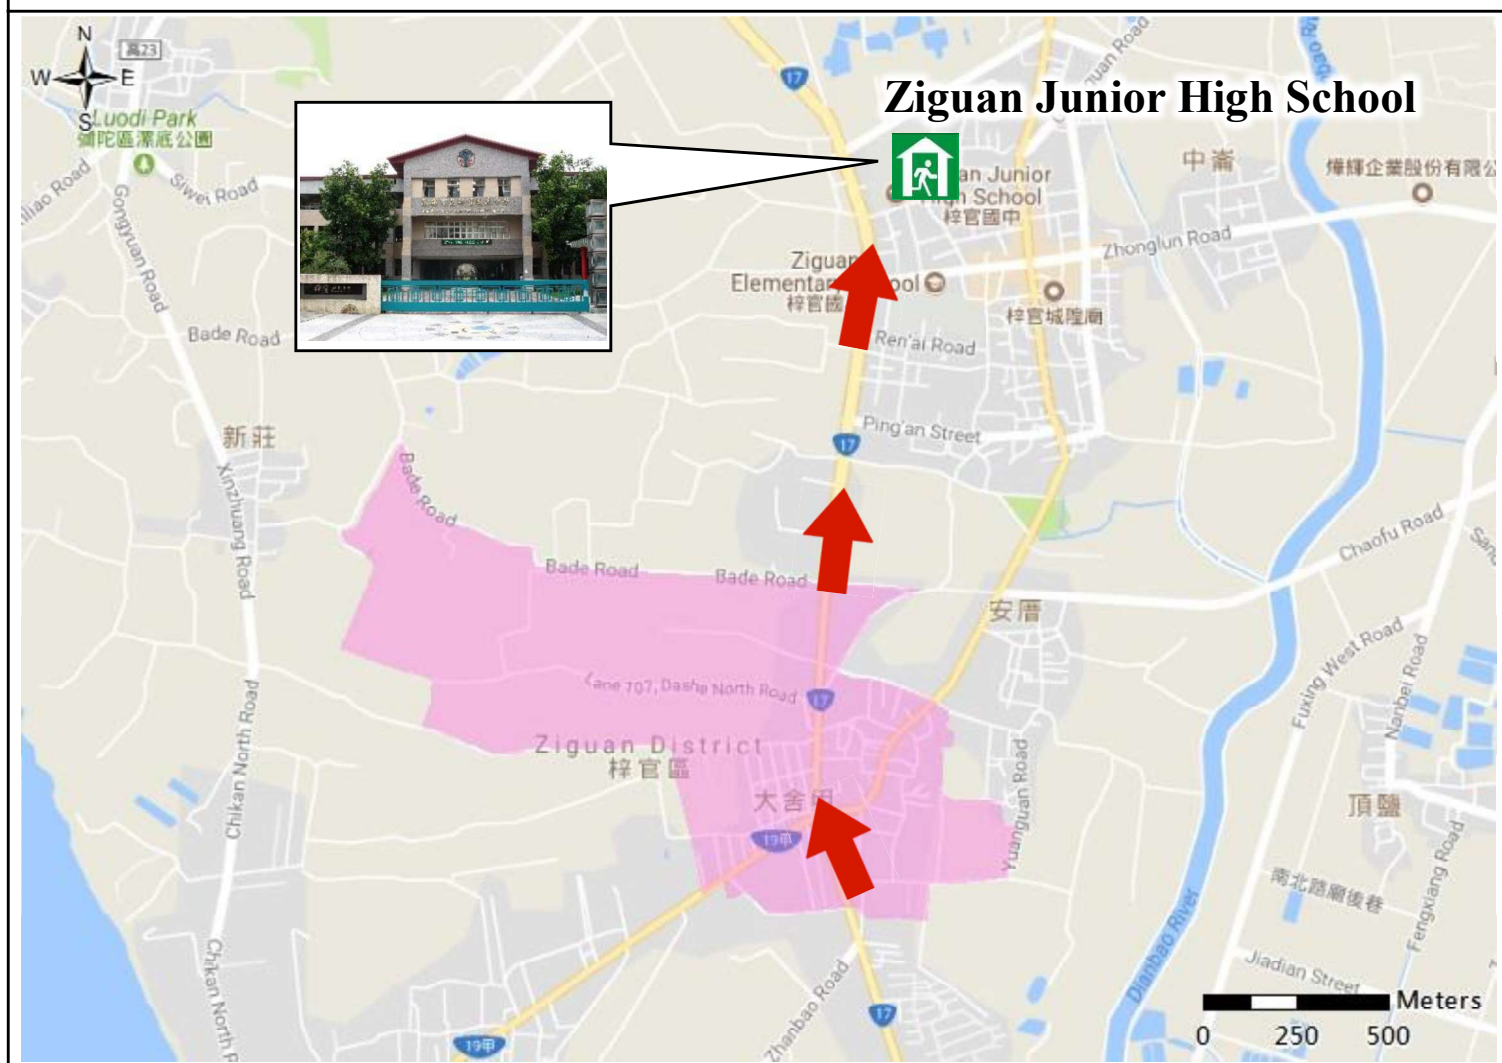

Disaster Prevention Information Card

Ziguan Dist., Da-She Vil. , Kaohsiung City

Department	Contact
District Disaster Emergency Operation Center	6174111
Fire Department	119
Police Department	110
The Citizen Hotline	1999

Evacuation Shelter :

Ziguan Junior High School

※Please confirm shelter's establishment with District Disaster Emergency Operation Center in advance of evacuation.

Refuge & Evacuation Map

※Please follow the announcement from local or central government to obtain the updated disaster information.