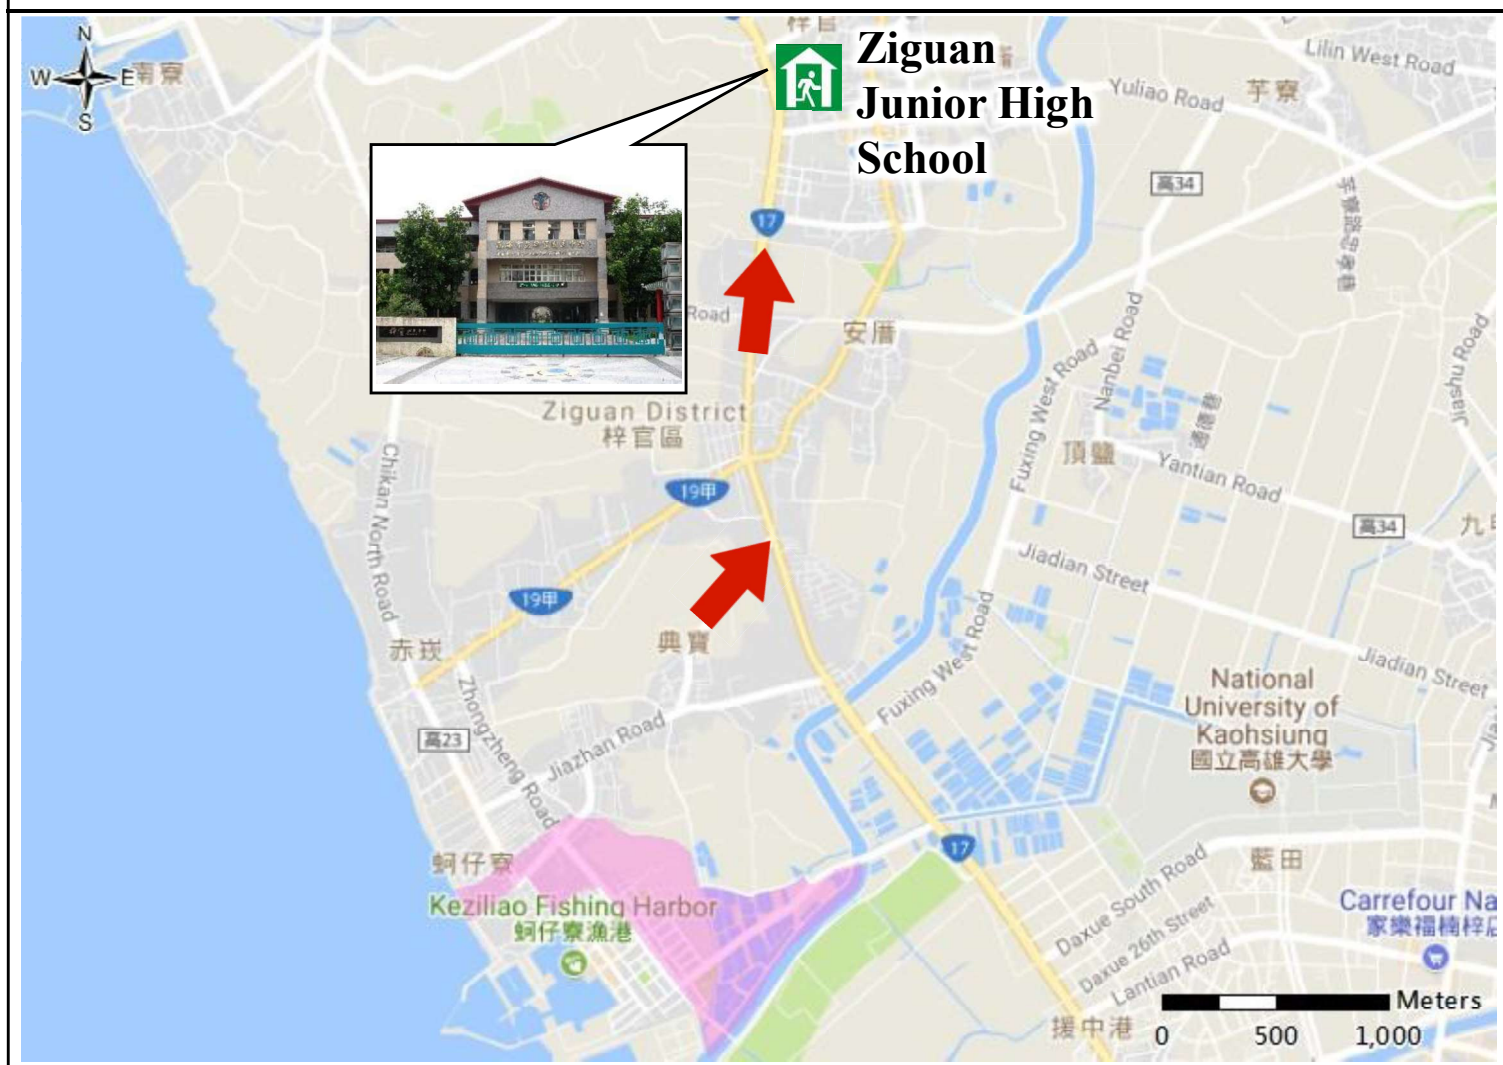

Disaster Prevention Information Card

Ziguan Dist., Zhie-Ke Vil. , Kaohsiung City

Department	Contact
District Disaster Emergency Operation Center	6174111
Fire Department	119
Police Department	110
The Citizen Hotline	1999

Evacuation Shelter :

Ziguan Junior High School

※Please confirm shelter's establishment with District Disaster Emergency Operation Center in advance of evacuation.

Refuge & Evacuation Map

※Please follow the announcement from local or central government to obtain the updated disaster information.