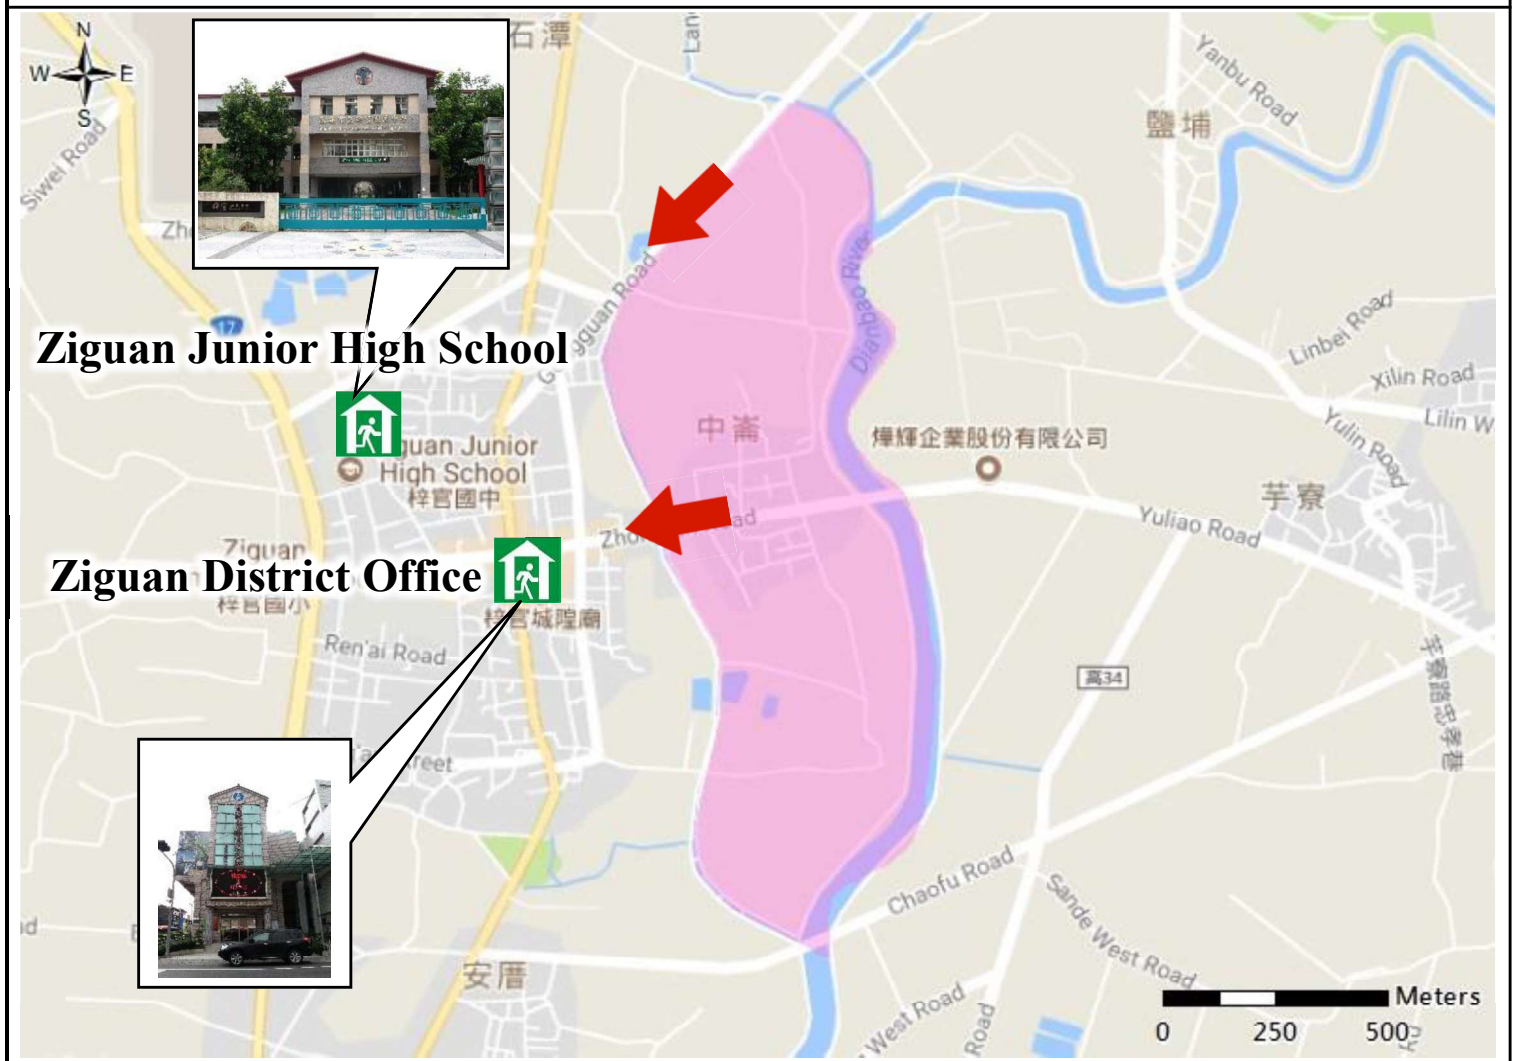

Evacuation Shelter :

Ziguan Junior High School

※Please confirm shelter's establishment with District Disaster Emergency Operation Center in advance of evacuation.

Refuge & Evacuation Map

※Please follow the announcement from local or central government to obtain the updated disaster information.

Disaster Prevention Information Card

Ziguan Dist., Zhong-Lun Vil. , Kaohsiung City

Department	Contact
District Disaster Emergency Operation Center	6174111
Fire Department	119
Police Department	110
The Citizen Hotline	1999

Evacuation Shelter :

Ziguan District Office 、 Ziguan Junior High School

※Please confirm shelter's establishment with District Disaster Emergency Operation Center in advance of evacuation.

Refuge & Evacuation Map