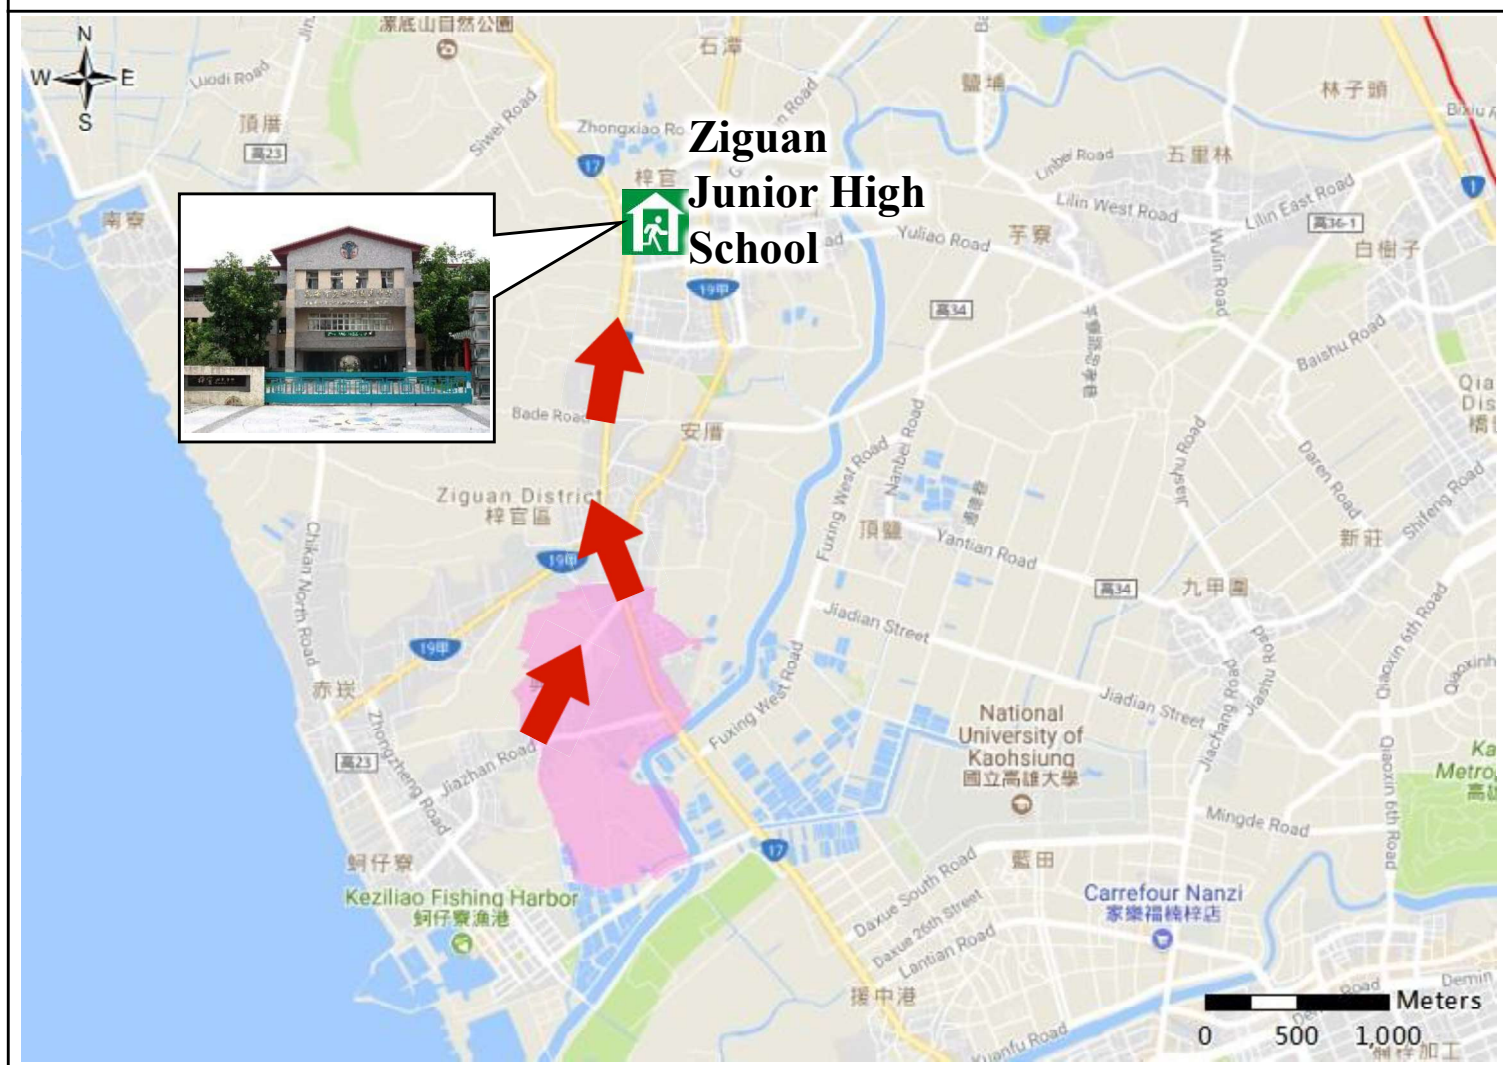

Disaster Prevention Information Card

Ziguan Dist., Dian-Bao Vil. , Kaohsiung City

Department	Contact
District Disaster Emergency Operation Center	6174111
Fire Department	119
Police Department	110
The Citizen Hotline	1999

Evacuation Shelter :

Ziguan Junior High School

※Please confirm shelter's establishment with District Disaster Emergency Operation Center in advance of evacuation.

Refuge & Evacuation Map

※Please follow the announcement from local or central government to obtain the updated disaster information.