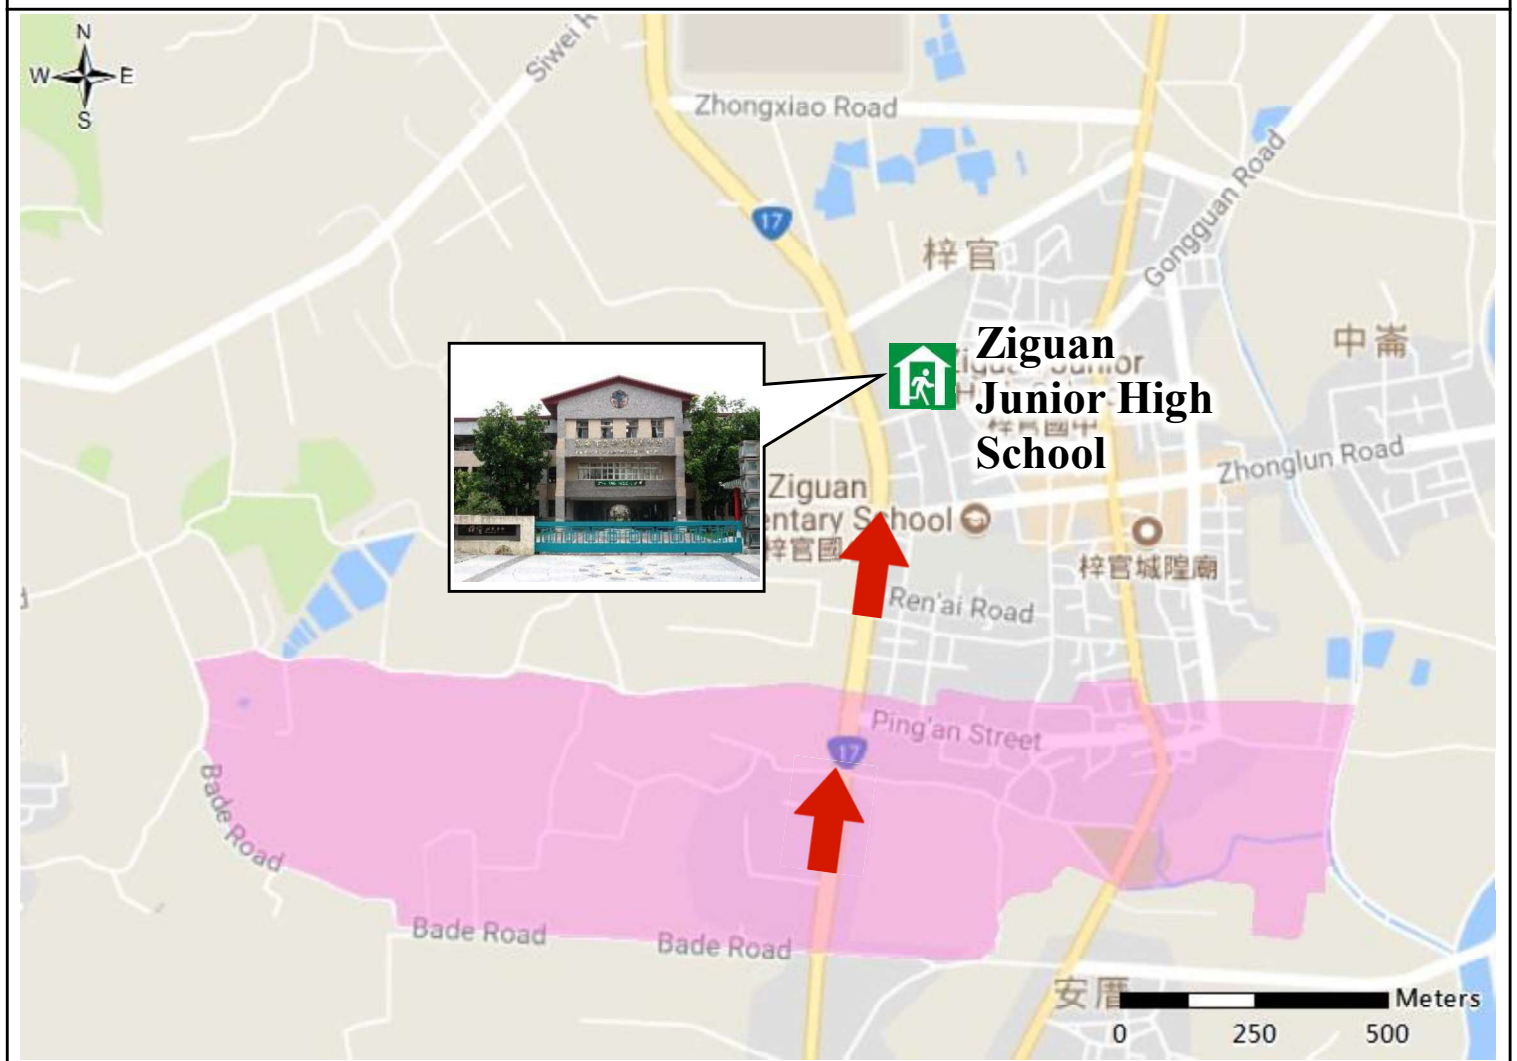

Disaster Prevention Information Card

Ziguan Dist., Zi-Ping Vil. , Kaohsiung City

Department	Contact
District Disaster Emergency Operation Center	6174111
Fire Department	119
Police Department	110
The Citizen Hotline	1999

Evacuation Shelter :

Ziguan Junior High School

※Please confirm shelter's establishment with District Disaster Emergency Operation Center in advance of evacuation.

Refuge & Evacuation Map

※Please follow the announcement from local or central government to obtain the updated disaster information.