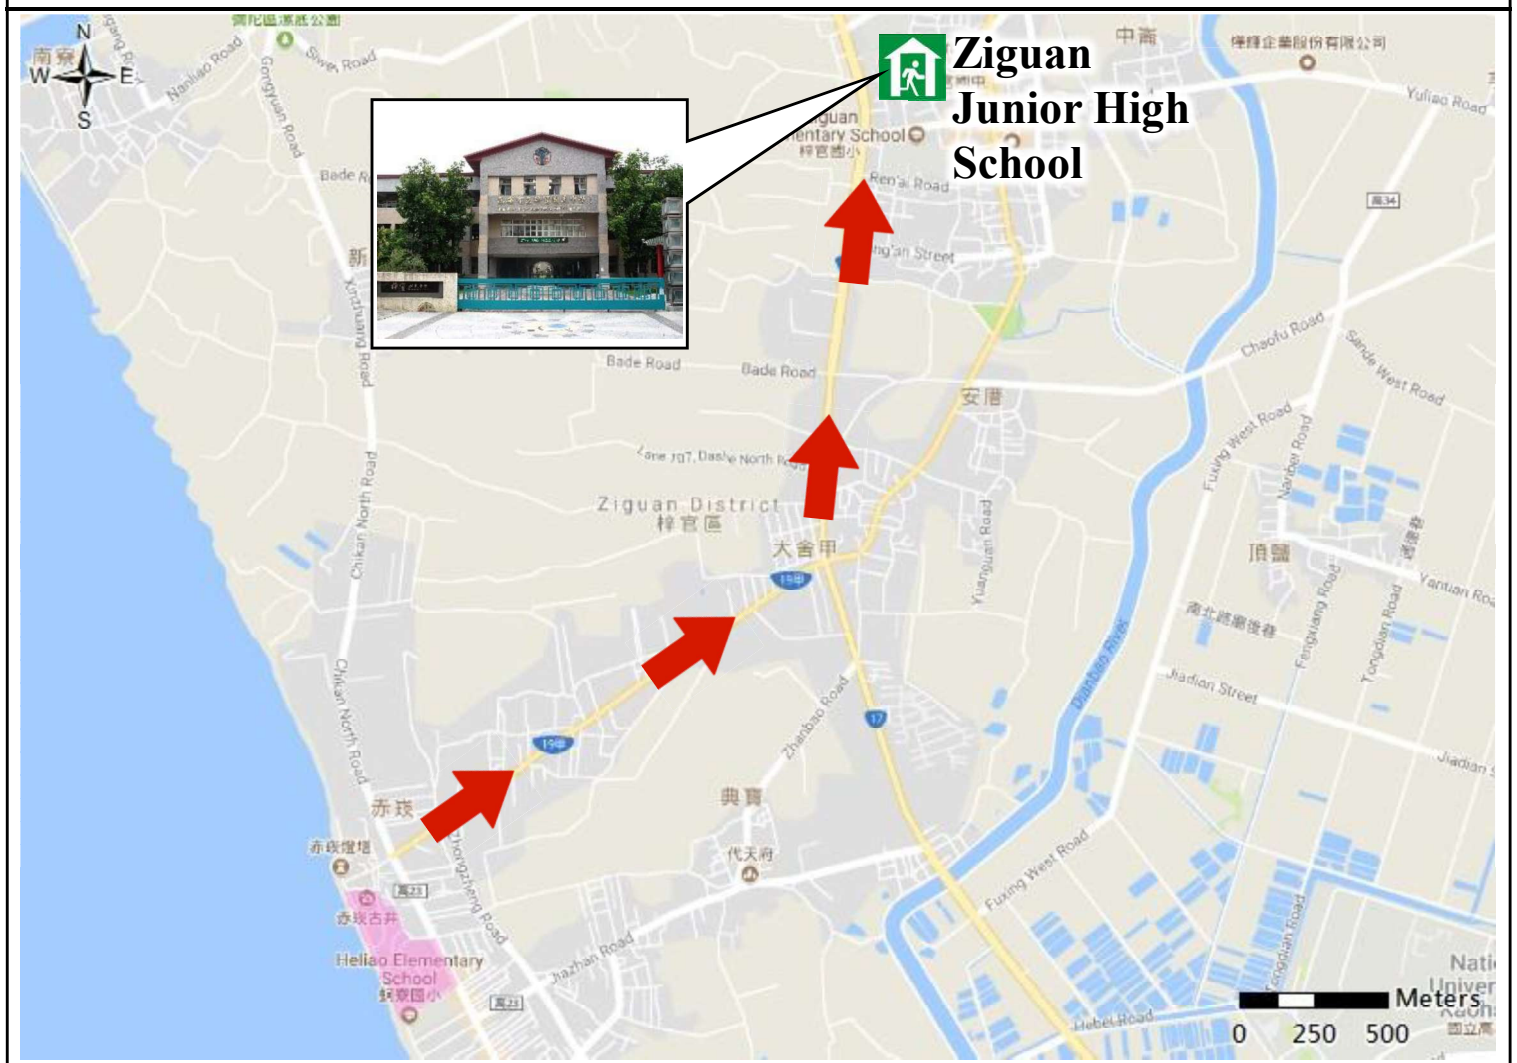

Evacuation Shelter :

Ziguan District Office 、 Ziguan Junior High School

※Please confirm shelter's establishment with District Disaster Emergency Operation Center in advance of evacuation.

Refuge & Evacuation Map

※Please follow the announcement from local or central government to obtain the updated disaster information.

Disaster Prevention Information Card

Ziguan Dist., Chih-Si Vil. , Kaohsiung City

Department	Contact
District Disaster Emergency Operation Center	6174111
Fire Department	119
Police Department	110
The Citizen Hotline	1999

Evacuation Shelter :

Ziguan Junior High School

※Please confirm shelter's establishment with District Disaster Emergency Operation Center in advance of evacuation.

Refuge & Evacuation Map

※Please follow the announcement from local or central government to obtain the updated disaster information.