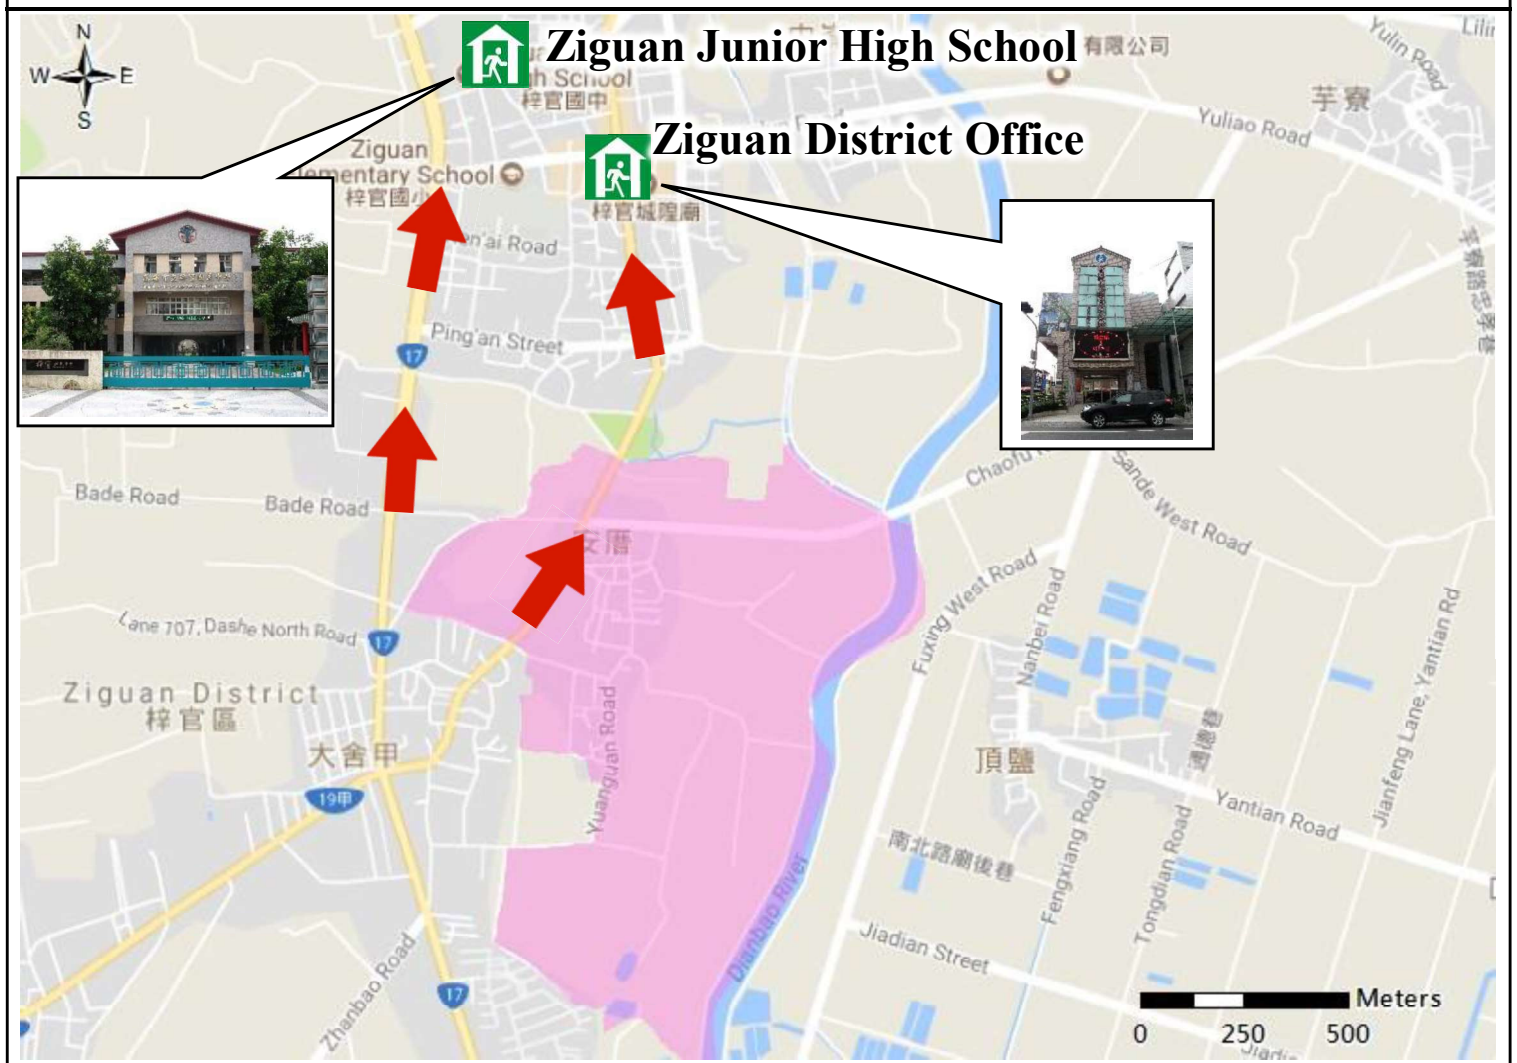

Evacuation Shelter :

Ziguan District Office 、 Ziguan Junior High School

※Please confirm shelter's establishment with District Disaster Emergency Operation Center in advance of evacuation.

Refuge & Evacuation Map

※Please follow the announcement from local or central government to obtain the updated disaster information.

Disaster Prevention Information Card

Ziguan Dist., Tong-An Vil. , Kaohsiung City

Department	Contact
District Disaster Emergency Operation Center	6174111
Fire Department	119
Police Department	110
The Citizen Hotline	1999